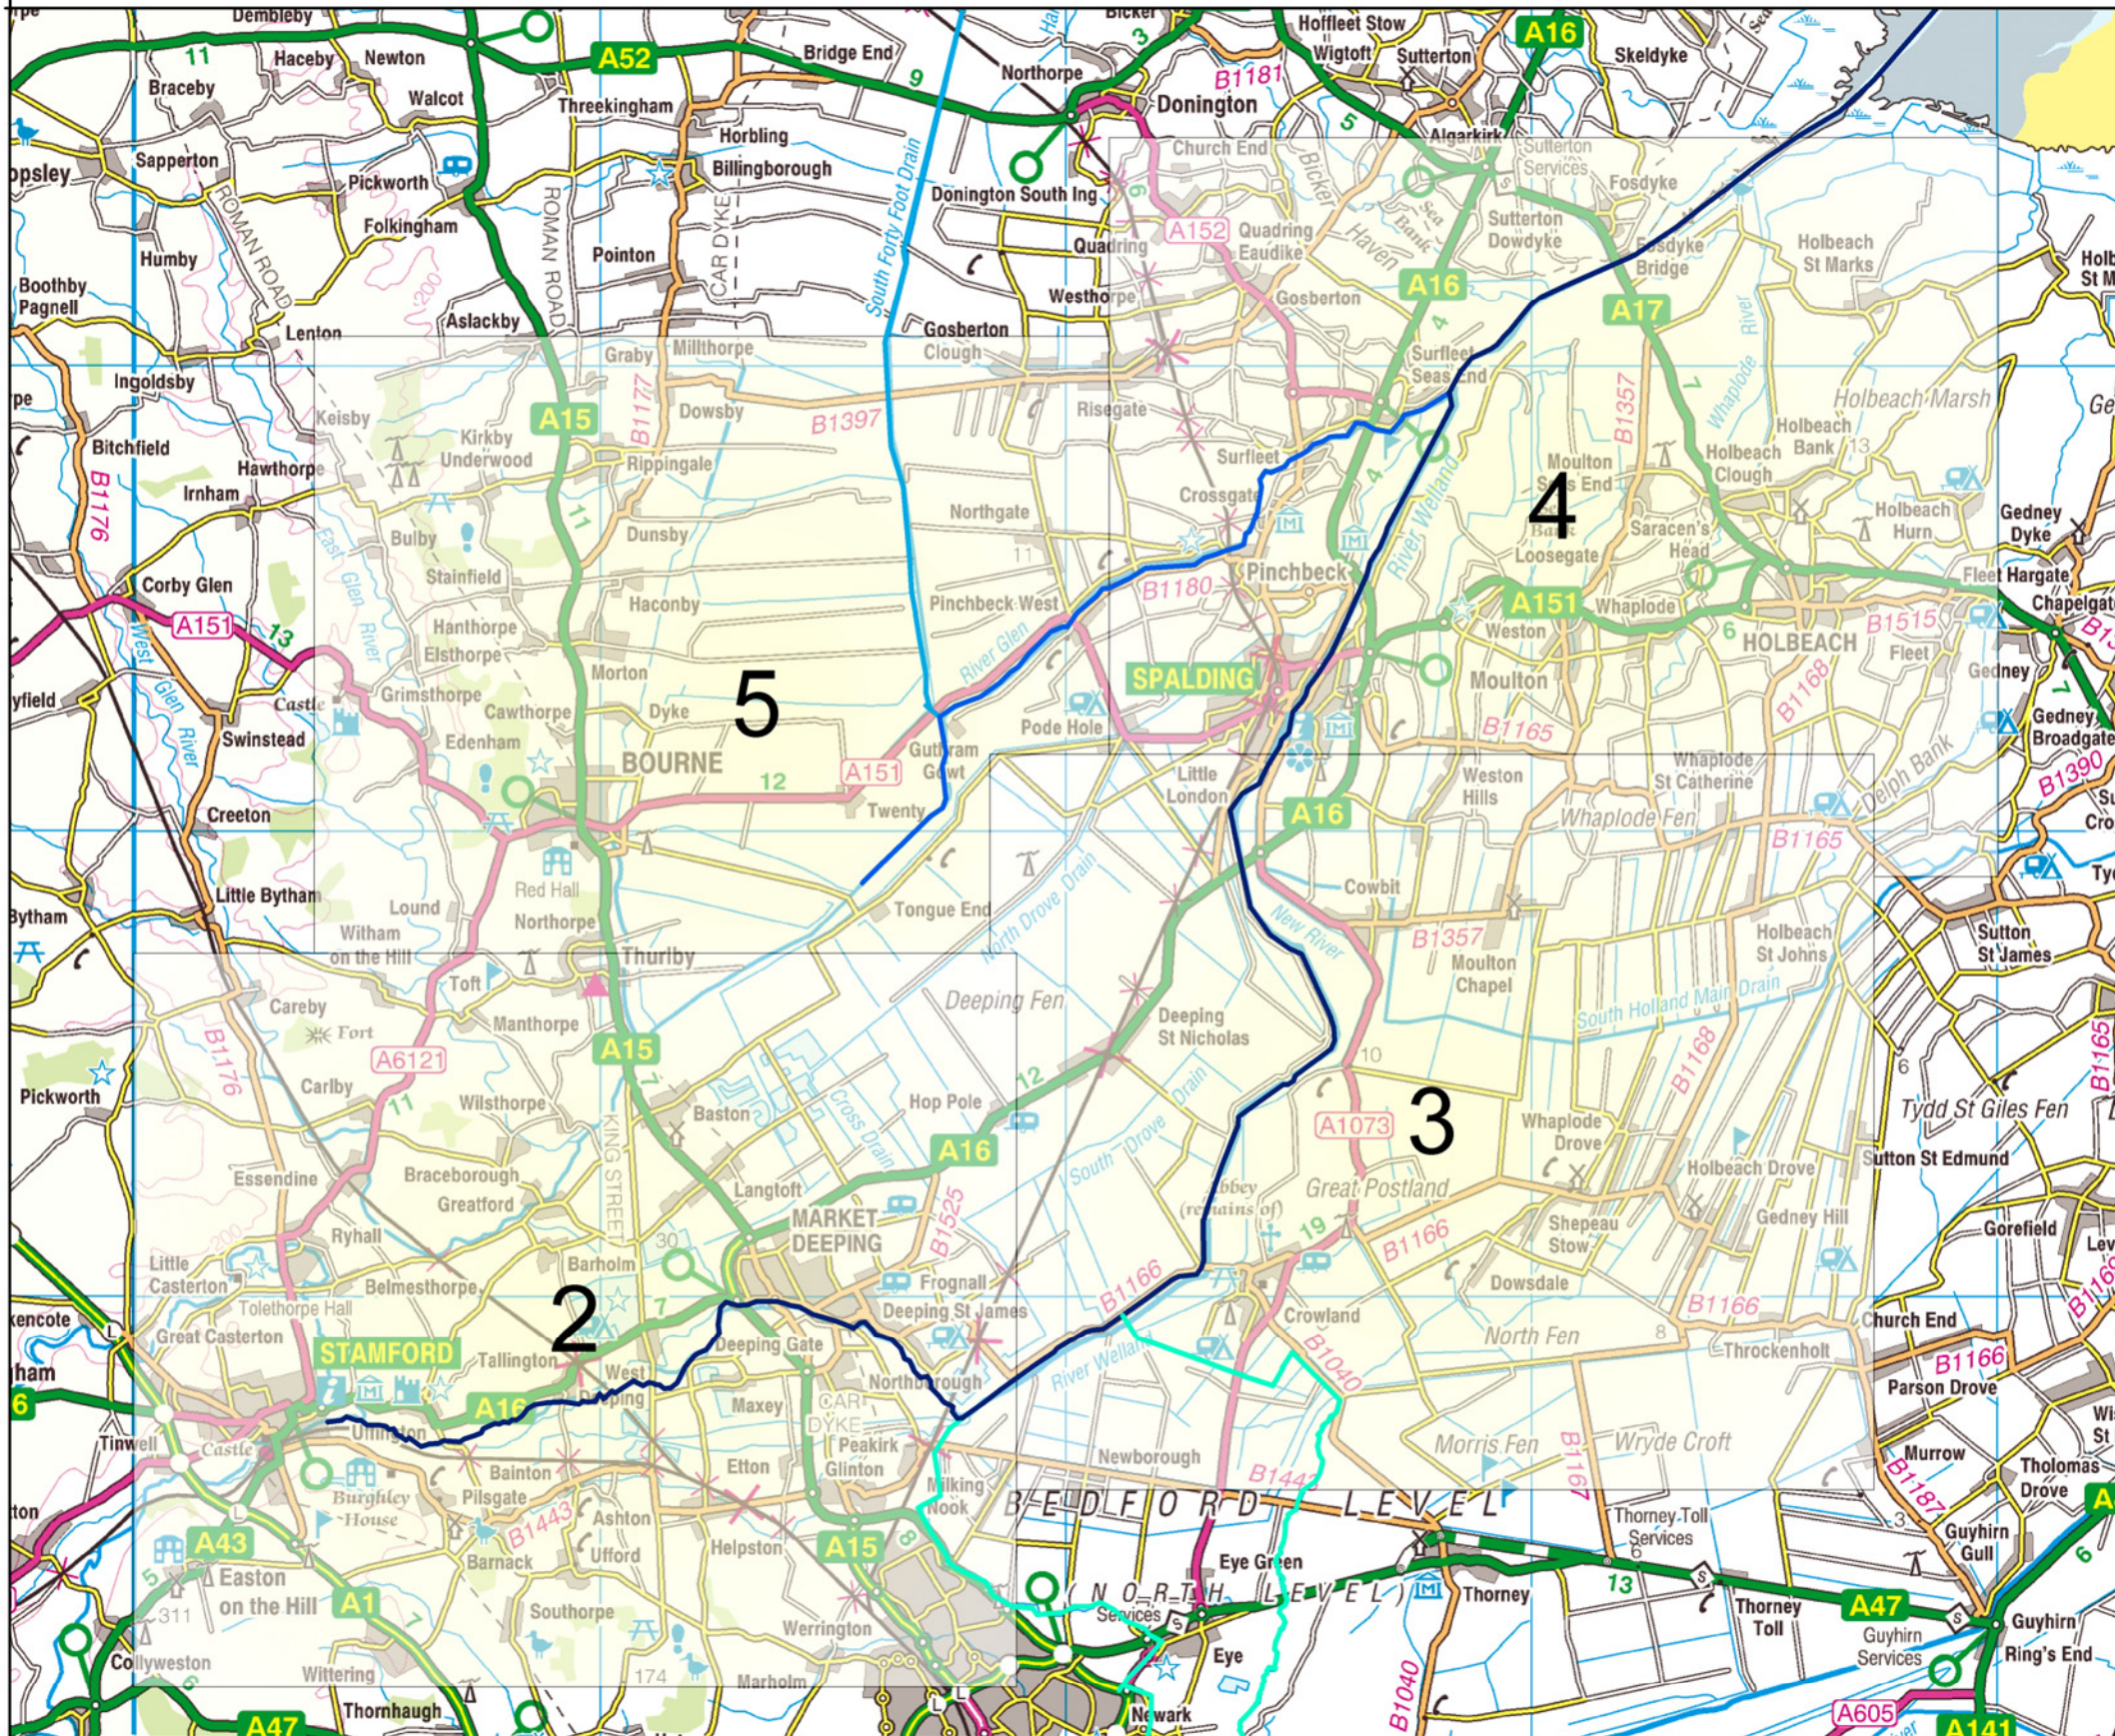

# Rivers Welland and Glen 1 Reference and Overview

**Legend**

Welland and Glen Map Index

**RIVER**

- Welland
- Glen
- New Waterway (Fens Waterways Link)
- South Forty Foot (Fens Waterways Link)

This map is reproduced from Ordnance Survey material with the permission of Ordnance Survey on behalf of the Controller of Her Majesty's Stationery Office © Crown copyright. Unauthorised reproduction infringes Crown copyright and may lead to prosecution or civil proceedings. Environment Agency, 100026380, 2006.